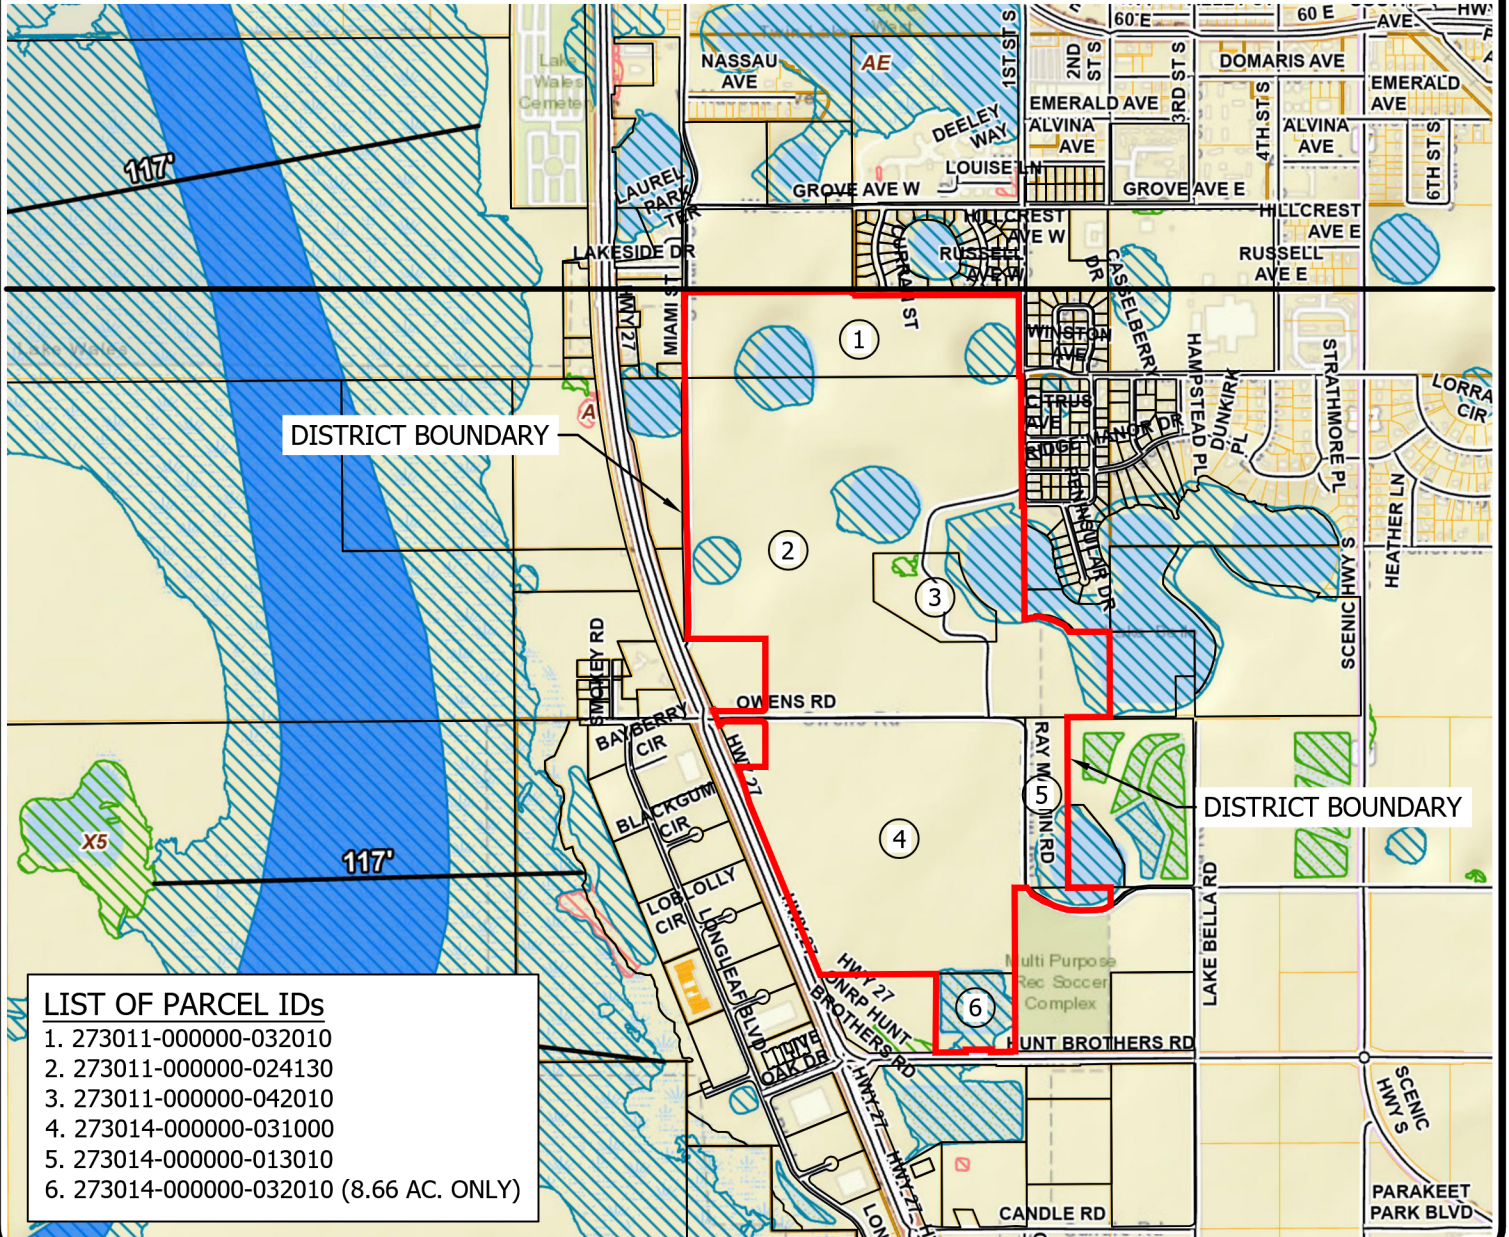

NO SCALE

LIST OF PARCEL IDs

1. 273011-000000-032010
2. 273011-000000-024130
3. 273011-000000-042010
4. 273014-000000-031000
5. 273014-000000-013010
6. 273014-000000-032010 (8.66 AC. ONLY)

**DISTRICT BOUNDARY &
LOCATION MAP**

**RIDGECREST
COMMUNITY DEVELOPMENT
DISTRICT**

**HUNTER
ENGINEERING**

LEGEND

— COMMUNITY DEVELOPMENT
DISTRICT BOUNDARY

PARCEL ID: 273011-000000-032010 PARCEL ID NUMBER

Date: September 19, 2024

Exhibit 1